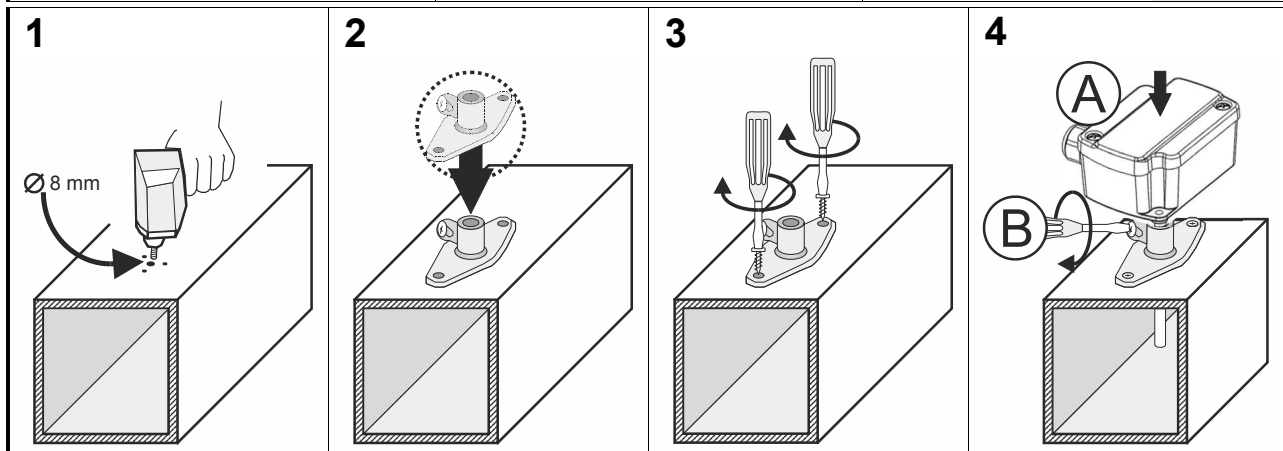

FLANGE MOUNTING (VF / LF / PF20 SERIES)