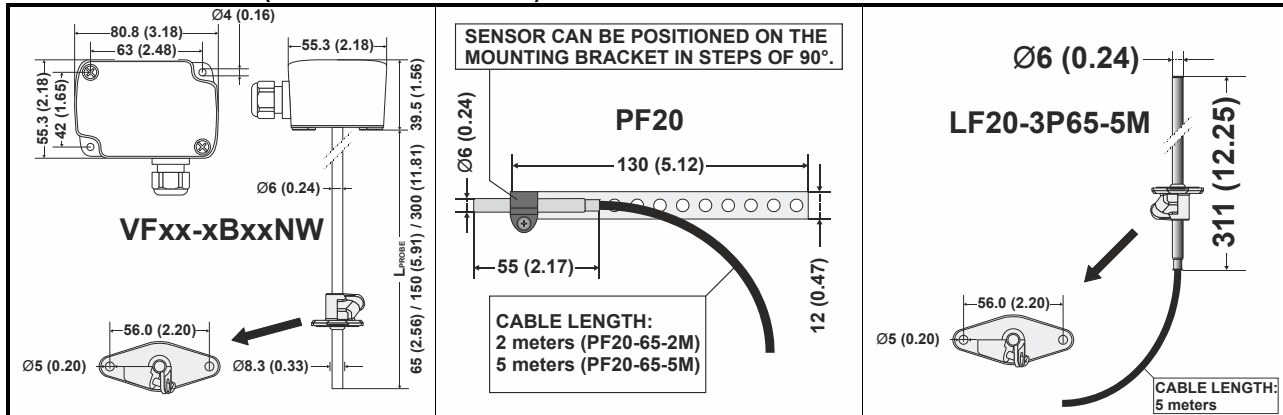

LF/VF/PF Temperature Sensors

D Montageanweisung
F Instructions d'installation

MOUNTING INSTRUCTIONS

IMMERSION WELL MOUNTING (VF SERIES)

CABLE INSTALLATION

MODEL	L _{PROBE}		L _{WELL} *	
	mm	inches	mm	inches
VFxx-1BxxNW	150	5.91	135	5.31
VFxx-3BxxNW	300	11.81	285	11.22
VFxx-5BxxNW	65	2.56	50	1.97

*WELL NOT INCLUDED IN SHIPMENT

FLANGE MOUNTING (VF / LF / PF20 SERIES)

MOUNTING DEVICE WITHOUT FLANGE / IMMERSION WELL (VF SERIES)

Home and Building Technologies

Honeywell GmbH
Böblinger Strasse 17
71101 Schönaich, Germany
Phone +49 (0) 7031 637 01
Fax +49 (0) 7031 637 740
<http://ecc.emea.honeywell.com>