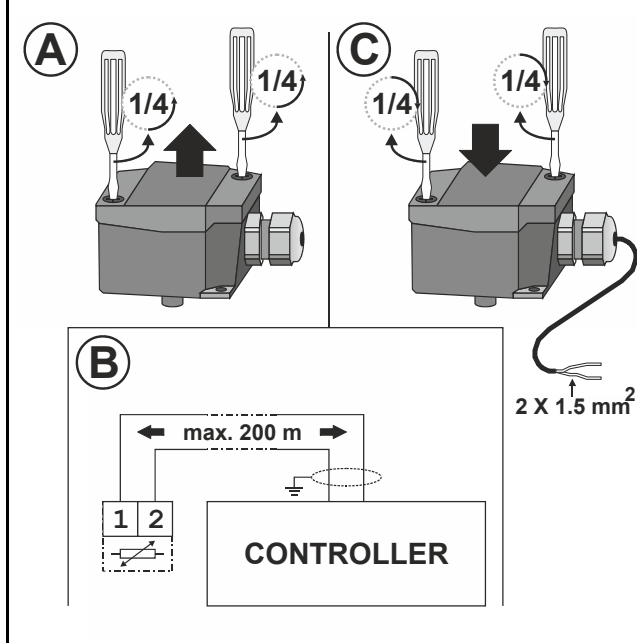

LF/VF/PF Temperature Sensors

D Montageanweisung
F Instructions d'installation

MOUNTING INSTRUCTIONS

IMMERSION WELL MOUNTING (VF SERIES)

CABLE INSTALLATION

MODEL	L _{PROBE}		L _{WELL} *	
	mm	inches	mm	inches
VFxx-1BxxNW	150	5.91	135	5.31
VFxx-3BxxNW	300	11.81	285	11.22
VFxx-5BxxNW	65	2.56	50	1.97