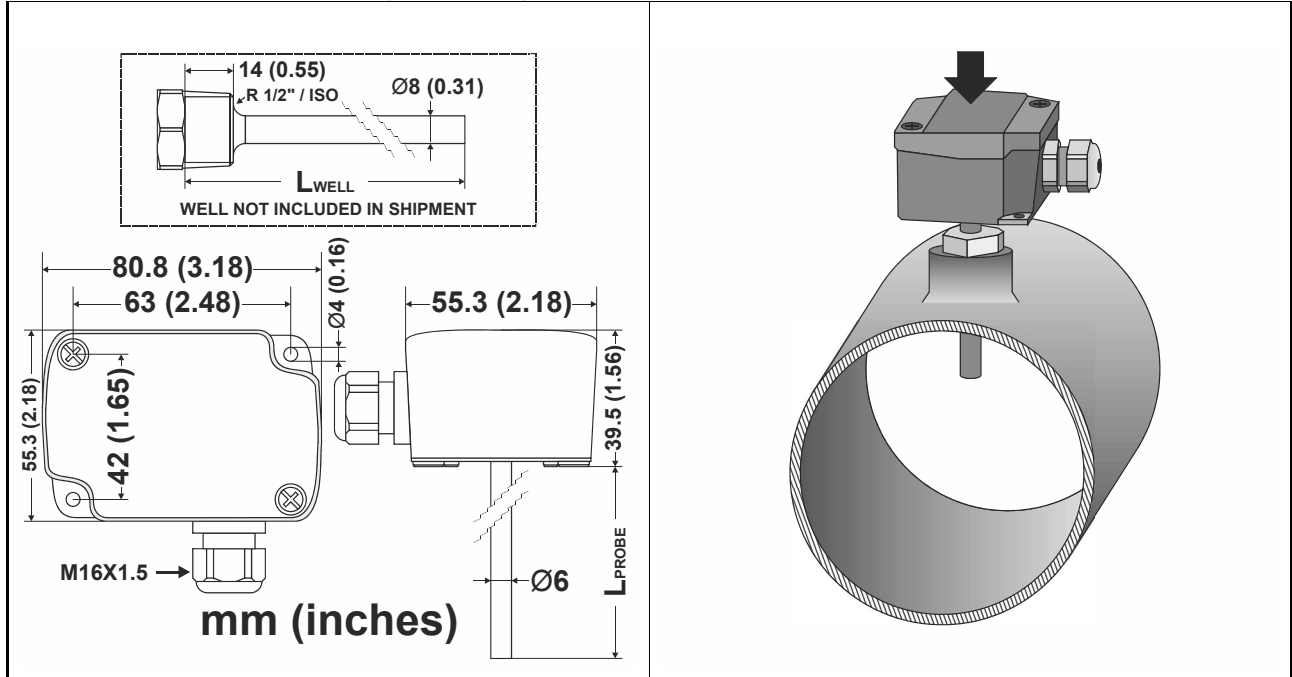

LF/VF/PF Temperature Sensors

D Montageanweisung
F Instructions d'installation

MOUNTING INSTRUCTIONS

IMMERSION WELL MOUNTING (VF SERIES)

CABLE INSTALLATION

MODEL	L _{PROBE}		L _{WELL} *	
	mm	inches	mm	inches
VFxx-1BxxNW	150	5.91	135	5.31
VFxx-3BxxNW	300	11.81	285	11.22
VFxx-5BxxNW	65	2.56	50	1.97

*WELL NOT INCLUDED IN SHIPMENT

FLANGE MOUNTING (VF / LF / PF20 SERIES)

MOUNTING DEVICE WITHOUT FLANGE / IMMERSION WELL (VF SERIES)

Home and Building Technologies

Honeywell GmbH
Böblinger Strasse 17
71101 Schönaich, Germany
Phone +49 (0) 7031 637 01
Fax +49 (0) 7031 637 740
<http://ecc.emea.honeywell.com>