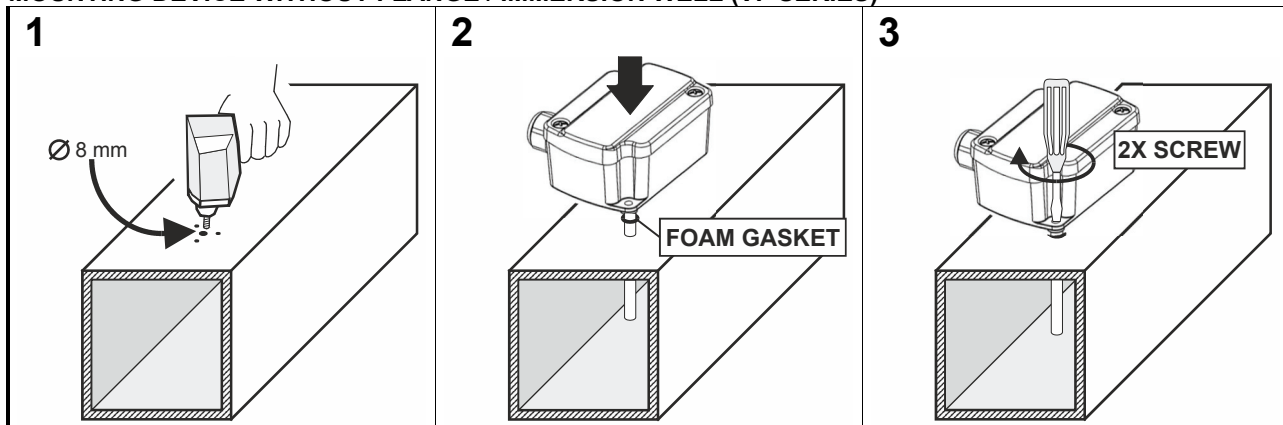

MOUNTING DEVICE WITHOUT FLANGE / IMMERSION WELL (VF SERIES)

Home and Building Technologies

Honeywell GmbH
Böblinger Strasse 17
71101 Schönaich, Germany
Phone +49 (0) 7031 637 01
Fax +49 (0) 7031 637 740
<http://ecc.emea.honeywell.com>